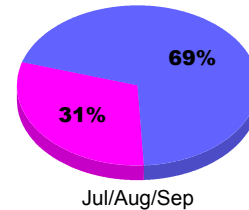

YTD Status Quo Clubs 2012-2013

Status Quo Clubs Compared to Status Quo Members

Legend: Status Quo Clubs (Cyan), Total Status Quo Members (Green)

MEMBERSHIP

**Membership Results
2012-2013**

**Membership
2011-2012**

Month	Net Memb Goal	Actual New Memb	Actual Dropped Memb	Gain/Loss of Memb	Gain/Loss of Memb
Jul/Aug/Sep	0	28	-32	-4	4
Totals	0	28	-32	-4	4

Membership Results 2012-2013

Goal, New, Dropped, Gain/Loss

Legend: Goal (Cyan), Actual (Green), Dropped (Yellow), Gain Loss (Magenta)

Comparison of Membership Gain/Loss

Current Year Compared to the Previous Year

Legend: Current Year (Cyan), Previous Year (Green)

Gender Comparison 2012-2013

Jul/Aug/Sep

Legend: Male (Blue), Female (Magenta)